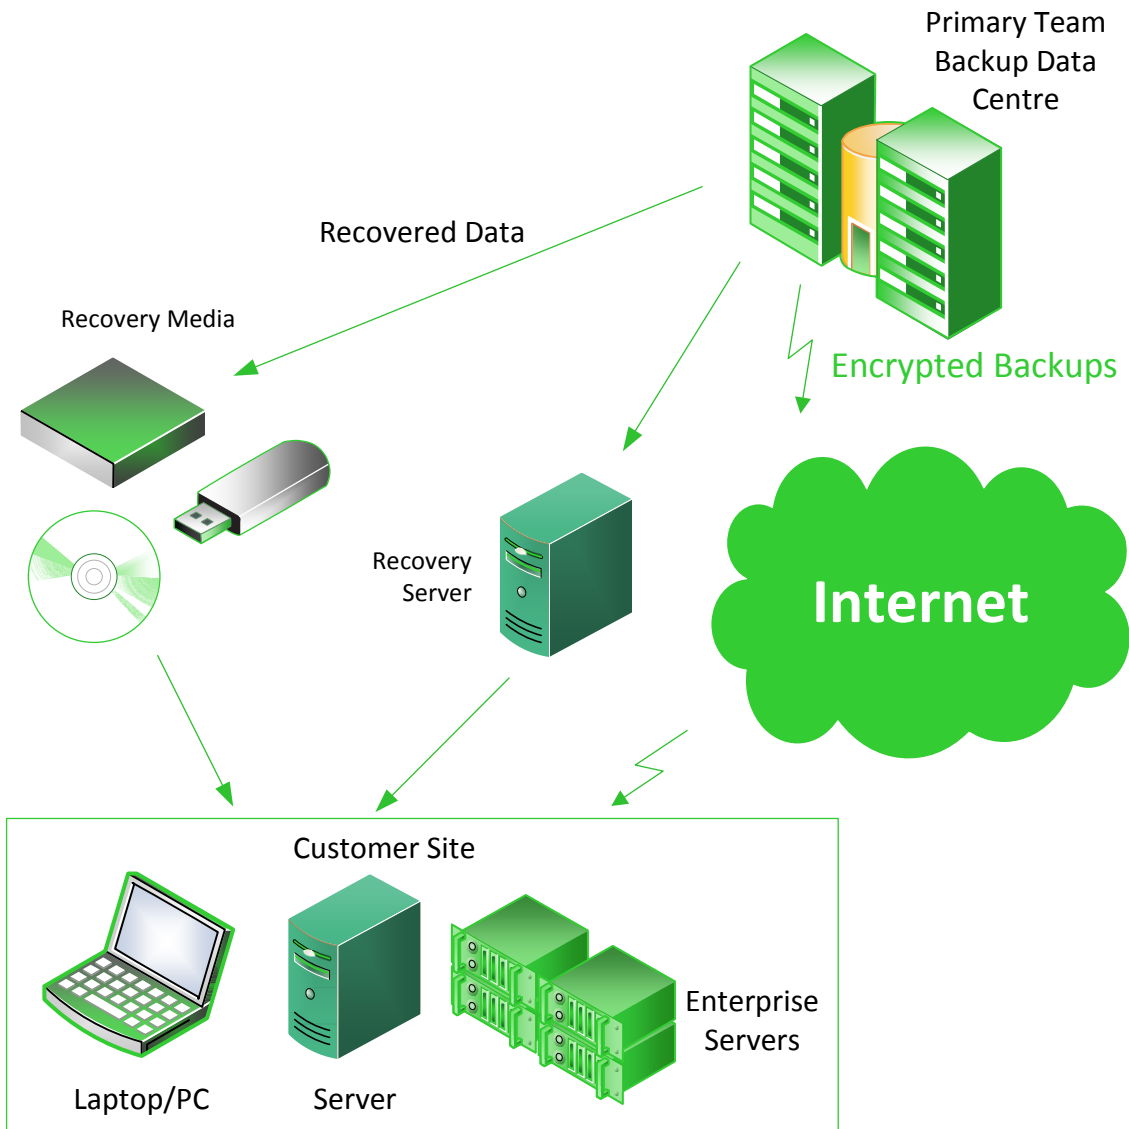

# RECOVERY OPTIONS

Team Backup can restore directly to your system over the internet. If you have a large recovery to perform, then you can choose to have the data restored to media and sent to you. For very large recoveries we can transfer your backups to a transportable recovery server and bring it on-site. Or, if you have a "TeamServer" onsite, you can restore directly from that. In all cases Team Backup technicians are happy to help you.